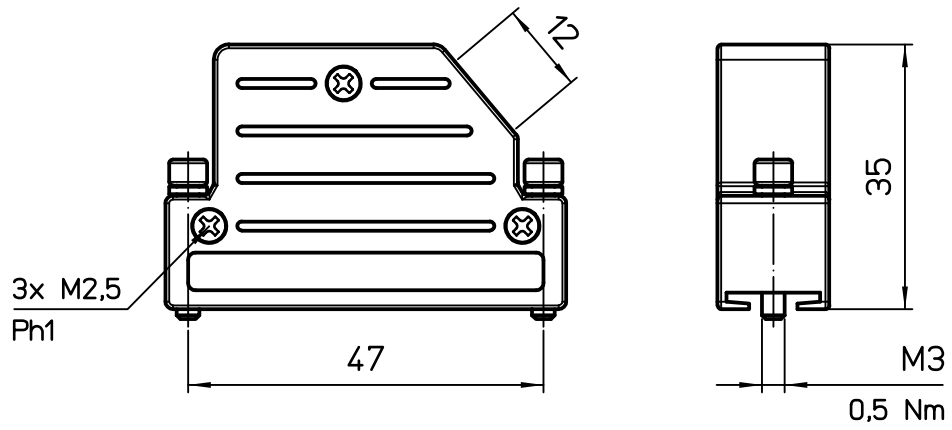

A

A

Diritti riservati All rights reserved

B

B

C

C

REV.	DATE	SIGNATURE		
Dimensions in mm		Simplified representation with dimensions without tolerance		
Original Size A4		MPTAO 25 D-Sub metal housing, 25P, side entry, with M3 fixing screws	Scale 1:1	
Date 01/03/22				
Sign. S. Diasparra				