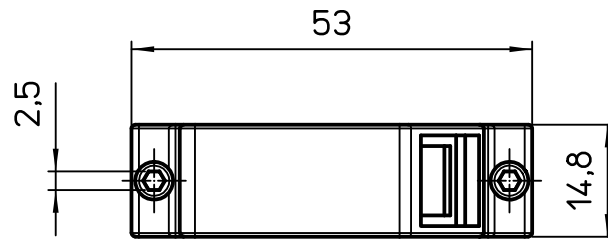

A

A

Diritti riservati All rights reserved

B

B

C

C

REV.	DATE	SIGNATURE		
Dimensions in mm		Simplified representation with dimensions without tolerance		
Original Size A4		MPTAO 25 D-Sub metal housing, 25P, side entry, with M3 fixing screws	Scale 1:1	
Date 01/03/22				
Sign. S. Diasparra				